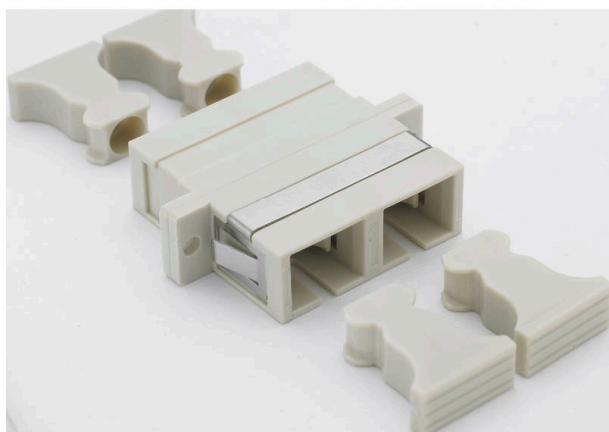

Enbeam SC Duplex Adaptor Multimode - Ivory (5-pack)

Item Code: 200-365-05

excel
without compromise.

✕ 25 year system warranty

✕ Single mode & Multi mode

✕ Dust caps included

✕ SC,LC versions

Product Overview

Excel Enbeam fibre optic adaptors have been designed to present a range of optic fibre connectors. The adaptors are constructed to allow fitting in the bulkheads with screws. The housings are manufactured from a range of plastics and metals selected to provide the optimum performance.

Product Specifications

Feature	Values
Suitable for type of fibre	Multi mode
Type of connector connection 1	SC duplex
Type of connector connection 2	SC duplex
Material housing	Plastic
Type of fastening	Screw
Colour	Ivory

Part Number Table

Part Number	Description
200-365-05	Enbeam SC Duplex Adaptor Multimode - Ivory (5-pack)
200-366-05	Enbeam SC Duplex Adaptor Singlemode - Blue (5-pack)
200-566-05	Enbeam SC/APC Simplex Adaptor Singlemode - Green (5-pack)
200-567-05	Enbeam SC/APC Duplex Adaptor Singlemode - Green (5-pack)
200-570-05	Enbeam SC Simplex Adaptor Multimode - Ivory (5-pack)
200-571-05	Enbeam SC Simplex Adaptor Singlemode - Blue (5-pack)
201-130-05	Enbeam SC Duplex Adaptor Multimode - Violet (5-pack)
201-131-05	Enbeam SC Duplex Adaptor Multimode - Rose (5-pack)
201-135-05	Enbeam SC Simplex Adaptor Multimode - Aqua (5-pack)
201-136-05	Enbeam SC Duplex Adaptor Multimode - Aqua (5-pack)